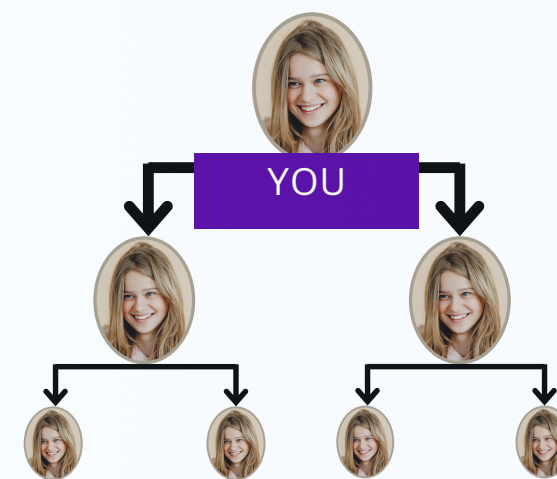

## You will Get

- ◆ X10 Coin Wroth \$10
- ◆ 5 Points to Play Lucky Draw

# DIRECT REFERRAL

UNLOCK YOUR INCOME POTENTIAL WITH 20% FOR EVERY NEW REFERRAL

1st Direct  
**10%**

2nd Direct  
**15%**

3rd Direct onwards  
**20%**

# GLOBAL AUTO POOL

**3 Directs**  
Get  
**100%**  
Of Your Entry

## Do 3 Directs

Enter in Global Auto Pool

LEVEL	TEAM	BONUS
LEVEL 1	2	\$1
LEVEL 2	4	\$2
LEVEL 3	8	\$4
LEVEL 4	16	\$8
LEVEL 5	32	\$16
LEVEL 6	64	\$32
LEVEL 7	128	\$64
LEVEL 8	256	\$128
LEVEL 9	512	\$256
LEVEL 10	1024	\$512